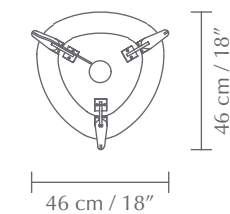

My Spot is the perfect height to sit next to your sofa and the table top is the same standard height as a high armchair or high armed sofa.

Find more info on our website umage.com

 USB-hub incl.

 **DIMENSIONS**
H: 59 x W: 46 x D: 46 cm / H: 23 x W: 18 x D: 18"

 **WEIGHT INCL. PACKAGING**
6.5 kg / 14.3 lb

 **PACKAGING DIMENSIONS (L x W x H):**
69 x 73 x 7 cm / 27 x 29 x 3"

 **ASSEMBLY TIME**
30 min - video guide at umage.com

 **MEDIA KIT**
Photos and press material
Download at umagepress.com

 **ORDERING INFORMATION**

My Spot oak brass	#5571
My Spot oak steel	#5580
My Spot dark oak brass	#5771

COLOUR VARIATIONS

oak brass

oak steel

dark oak brass

46 cm / 18"

46 cm / 18.1"

59 cm / 23.2"

168 cm / 5'5"

UIMAGE

The specifications and dimensions are subject to change without notice. Document date: 19-05-2020 | info@umage.com | www.umage.com
Kongens Nytorv 15, DK-1050 Copenhagen K | +45 31 39 31 31 (tel) & 185 Wythe Ave 2FL, Brooklyn, NY 11249 | +1 646-790-7171 (tel)