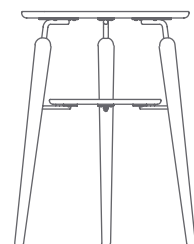

My Spot is the perfect height to sit next to your sofa and the table top is the same standard height as a high armchair or high armed sofa.

Find more info on our website umage.com

 USB-hub incl.

 **DIMENSIONS**
H: 59 x W: 46 x D: 46 cm / H: 23 x W: 18 x D: 18"

 **WEIGHT INCL. PACKAGING**
6.5 kg / 14.3 lb

 **PACKAGING DIMENSIONS (L x W x H):**
69 x 73 x 7 cm / 27 x 29 x 3"

 **ASSEMBLY TIME**
30 min - video guide at umage.com

 **MEDIA KIT**
Photos and press material
Download at umagepress.com

 **ORDERING INFORMATION**

My Spot oak brass	#5571
My Spot oak steel	#5580
My Spot dark oak brass	#5771

COLOUR VARIATIONS

oak brass

oak steel

dark oak brass

46 cm / 18"

46 cm / 18.1"

59 cm / 23.2"

168 cm / 5'5"

UIMAGE

The specifications and dimensions are subject to change without notice. Document date: 19-05-2020 | info@umage.com | www.umage.com
Kongens Nytorv 15, DK-1050 Copenhagen K | +45 31 39 31 31 (tel) & 185 Wythe Ave 2FL, Brooklyn, NY 11249 | +1 646-790-7171 (tel)