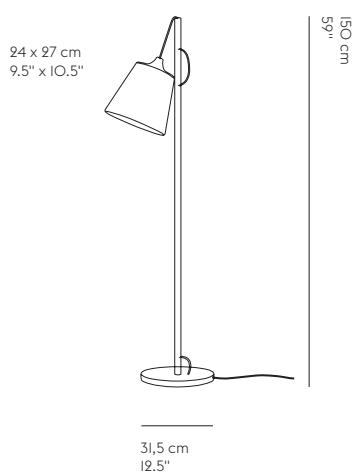

PULL FLOOR LAMP – EU VERSION

WHATSWHAT ON THE DESIGN “The Pull Floor Lamp brings a new perspective to the traditional floor light through its playful personality and warm, Scandinavian materials. With its partially hidden cord connecting the elements of the design and allowing for adjusting of its shade, the Pull Lamp can be tweaked to the mood and needs of any space, enhancing the expression of the design as well as the ambience of the room.”

BULB RECOMMENDATION

Lamp base	E27
Dimensions	Ø56 X 97 mm
Light source shape	A
Max wattage	see rating
Light source type	Incandescent, Halogen, LED (dimnable)

GENERAL STANDARDS & CERTIFICATES

EU/UK

CE-LVD
EN 60598-1:2008+A1:2009
EN 60598-2-1:1989
EN 62493:2010