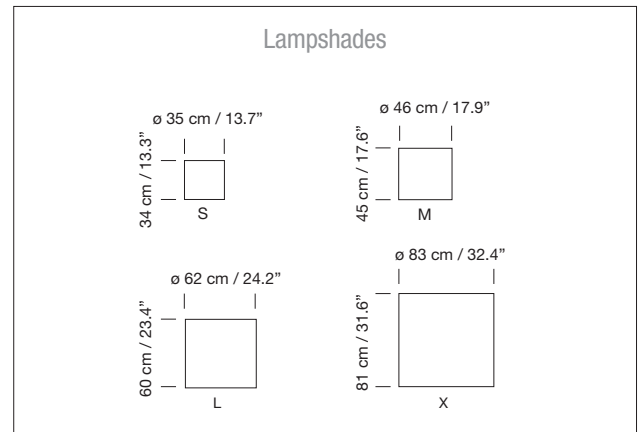

MODEL

COLLECTION

Floor lamp

Pendant lamp