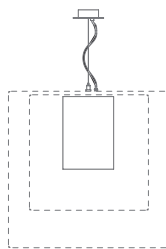

Moaré

Antoni Arola, 2003

Pendant Lamps

The Moaré series owes its name to the iridescent effect created by the two outer cylinder-shaped shades, a watercolour optical illusion produced by the superimposed textures against the light. Created in 2003, it soon gained international renown and over the years the collection has come to comprise a range of colours and formats for a wide variety of uses: from major shopping centres to enclosed private household spaces. A ladylike interplay of colour and transparency.

The lamp allows the option to use just a single shade rather than the two required to produce the highly sought-after moiré effect, still retaining the grace of its excellently proportioned outer geometry. A methacrylate interior diffuser, next to the three central bulbs, constantly helps to diffuse its bright light.

GENERAL DESCRIPTION

Two superimposed cylindrical polyester lampshades.

With a range of sizes and colours (white, red, grey and black), numerous combinations are possible.

Aluminium structure with graphite black finish and cast aluminium base.

Acrylsatine methacrylate cylindrical diffuser. Metallic graphite black square canopy.

Suitable for Junction Box (UL market).

Electric cable length: 3 m / 118.1"

LIGHT SOURCE

Recommended light sources:

3 x LED bulb: 10 W

3 x Compact fluorescent: 20 W

3 x Incandescent: Max. 100 W

E27 - E26

(Max. hgt. 130 mm / 5.1")

Light source not included.

Compatible with bulbs of the Energy efficiency class (E.E.C):

A++... E.

Suitable only for indoor use.

Always use the light source recommended or equivalent.

Input voltage : 100, 120, 230 Vac. (50 Hz / 60 Hz). According to destination.