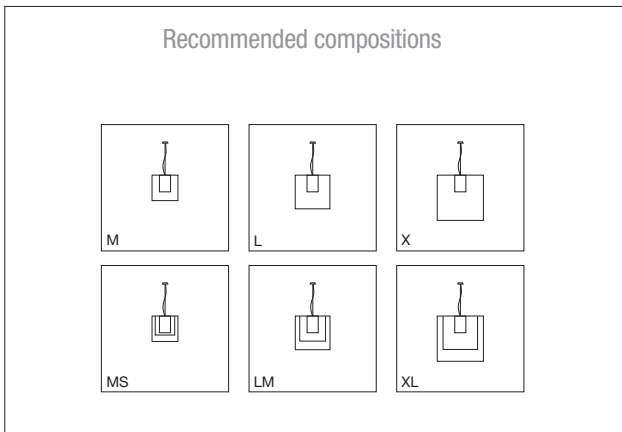

MODEL

COLLECTION

Floor lamp

Pendant lamp