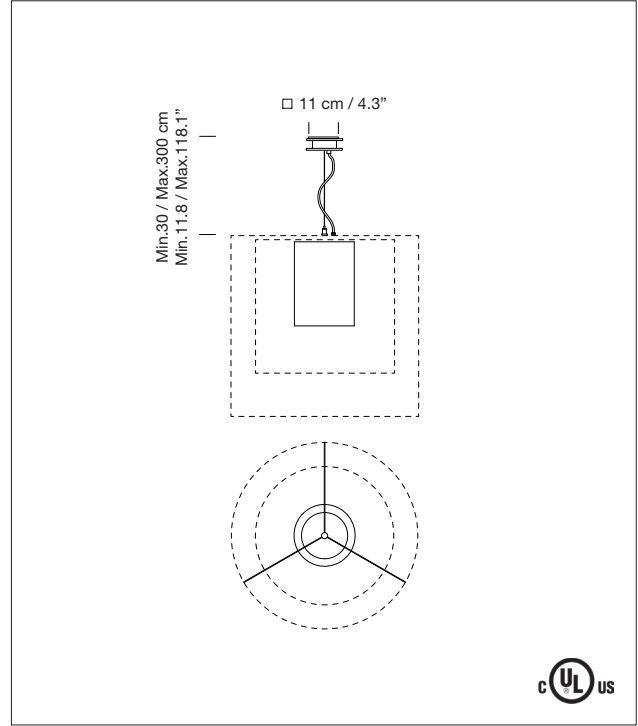

MODEL

COLLECTION

Floor lamp

Pendant lamp