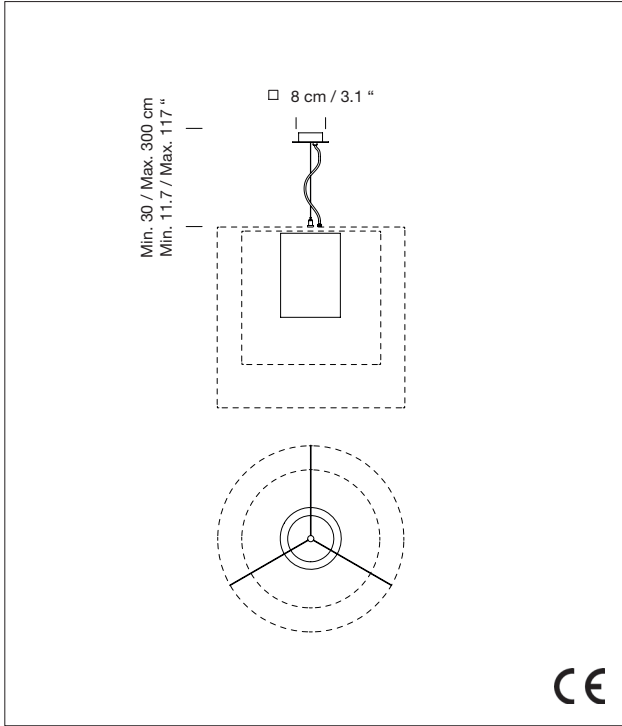

MODEL

COLLECTION

Floor lamp

Pendant lamp