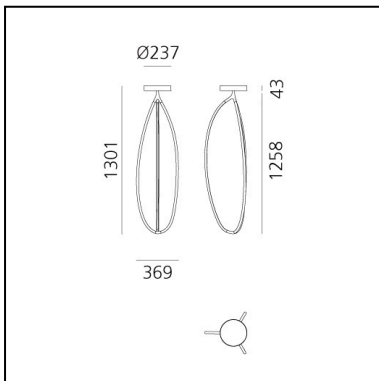

Arrival 130 ceiling - Gold - APP Compatible

Ludovica+Roberto Palomba

IP20   Dimmbar: 

LUMINAIRE

- Watt: **48W**
- Lichtstrom (lm): **1618lm**
- CCT: **3000K**
- Efficiency: **35%**
- Efficacy: **33.71lm/W**
- CRI: **90**
- Dimmable Typology: **Push**

BESCHREIBUNG

Arrival is a complete lamp family with dynamic, flowing shapes that sculpt light with delicate, graphic lines. Branching out from a central joint, common to all the different versions, each model has three arms that form a soft, organic geometric shape through a profile that is both light and structure. Each element has a section that leaves the aluminium profile visible from the outside while generating a light-diffusing surface inside. The resulting elements blend into spaces with a presence that is discreet yet distinctive thanks to the shape and quality of the softly diffused light. These are elegant lighting tools, perfect for use in multiple series or for combining the different versions together depending on the requirements of the installation spaces.

FUNKTIONEN

- Produktcode: **1555010APP**
- Farbe: **Gold**
- Installation: **Deckenleuchte**
- Material: **Aluminium, silicone**
- Serie: **Design Collection**
- design: **Ludovica+Roberto Palomba**

DIMENSION

- Breite: **369 mm**
- Höhe: **1301 mm**
- Breite Fuß: **43 mm**
- Durchmesser Fuß: **237 mm**

ZUBEHÖR

Device for switching and controlling Artemide App products. Max N.3 inputs for external push buttons. Max 1m distance. Mains power supply required. To be installed inside flush mounting boxes or junction boxes. DV1080APP