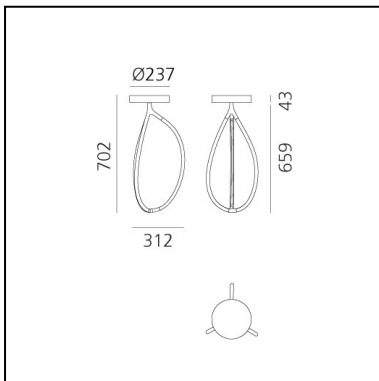

## LUMINAIRE

- Watt: **26W**
- Lichtstrom (lm): **809lm**
- CCT: **3000K**
- Efficiency: **35%**
- Efficacy: **31.12lm/W**
- CRI: **90**
- Dimmable Typology: **Push**

## BESCHREIBUNG

Arrival is a complete lamp family with dynamic, flowing shapes that sculpt light with delicate, graphic lines. Branching out from a central joint, common to all the different versions, each model has three arms that form a soft, organic geometric shape through a profile that is both light and structure. Each element has a section that leaves the aluminium profile visible from the outside while generating a light-diffusing surface inside. The resulting elements blend into spaces with a presence that is discreet yet distinctive thanks to the shape and quality of the softly diffused light. These are elegant lighting tools, perfect for use in multiple series or for combining the different versions together depending on the requirements of the installation spaces.

## DIMENSION

- Breite: **312 mm**
- Höhe: **702 mm**
- Breite Fuß: **43 mm**
- Durchmesser Fuß: **237 mm**

**ZUBEHÖR**

Device for switching and controlling Artemide App products. Max N.3 inputs for external push buttons. Max 1m distance. Mains power supply required. To be installed inside flush mounting boxes or junction boxes. DV1080APP