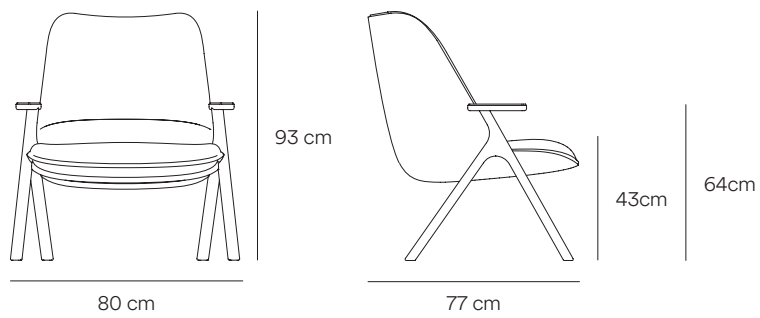

Low armchair with wood leg