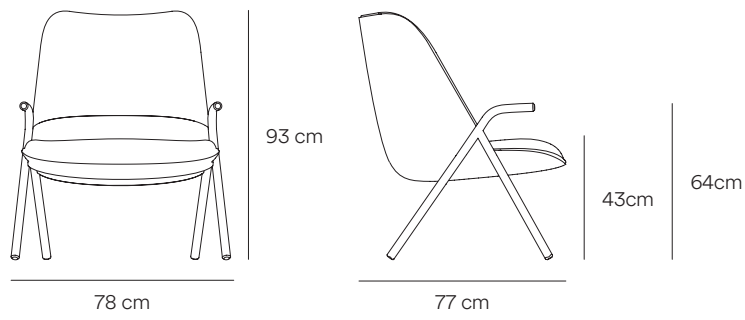

Dins by Yonoh

Dins is an armchair where
two opposite concepts are
combined, that come together
coexisting in a harmony of
proportions.

Teulat

Fact sheet

Low armchair with metal leg

High armchair with metal leg