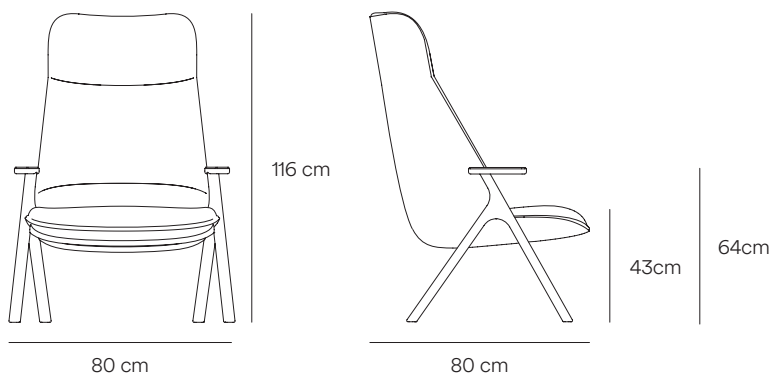

High armchair with wood leg