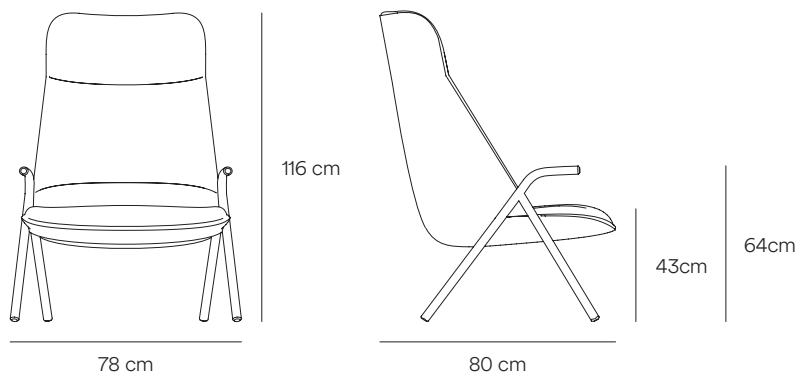

Dins by Yonoh

Dins is an armchair where
two opposite concepts are
combined, that come together
coexisting in a harmony of
proportions.

Teulat

Fact sheet

Low armchair with metal leg

High armchair with metal leg