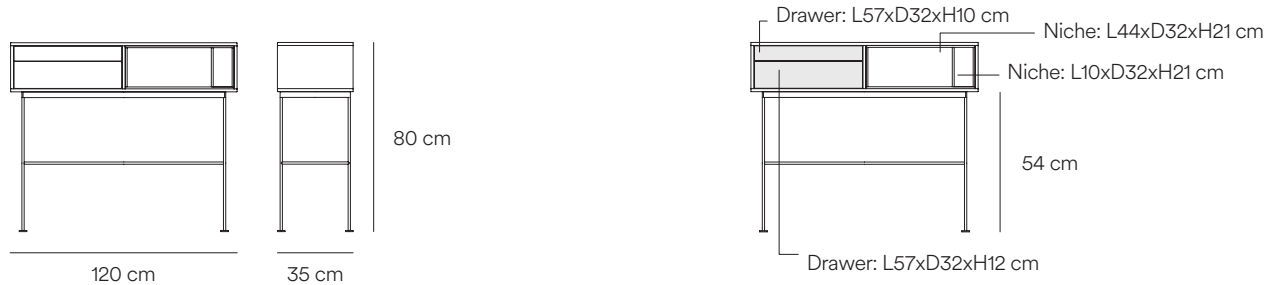

TV Bench 1D2Dr

Console 2Dr

Chest 4Dr

Bedside table 2Dr

Finishes

MDF body with oak veneer
MDF lacquered on doors, niches and drawers
Metal legs structure

Veneer

Oak