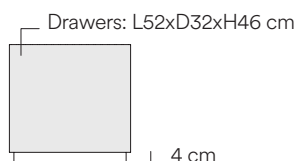

Teulat

Fact sheet

Sideboard 4D4Dr

Sideboard 3D3Dr

TV Bench 4D2Dr

Coffee table 2Dr

Cabinet 2D2Dr

Chest 2D2Dr

Bedside table 1Dr

Finishes

Lacquered MDF body
Lacquered MDF interiors

Interior lacquer

Exterior lacquer

References

Sideboard 4D4Dr

Black: 14984_TE
White: 14941_TE