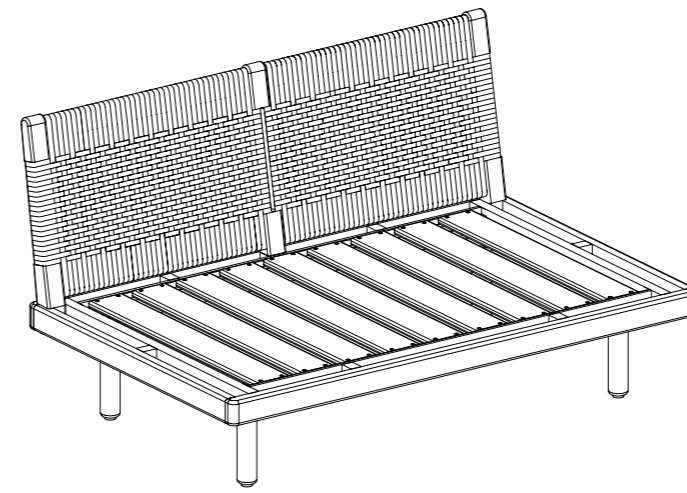

# E500 EMBRACE OUTDOOR SOFA

ASSEMBLING INSTRUCTIONS

BY APPOINTMENT TO  
THE ROYAL DANISH COURT

**CARL HANSEN & SØN**

EOOS  
E500

### EOOS E500 LEGS

1. 4x

2. 1x

A. 1x

B. 4x

EOOS  
E500

### EOOS E500 BACKREST

1. 3x

2. 3x

3. 1x

AB. 1x

C. 1x

EOOS  
E500