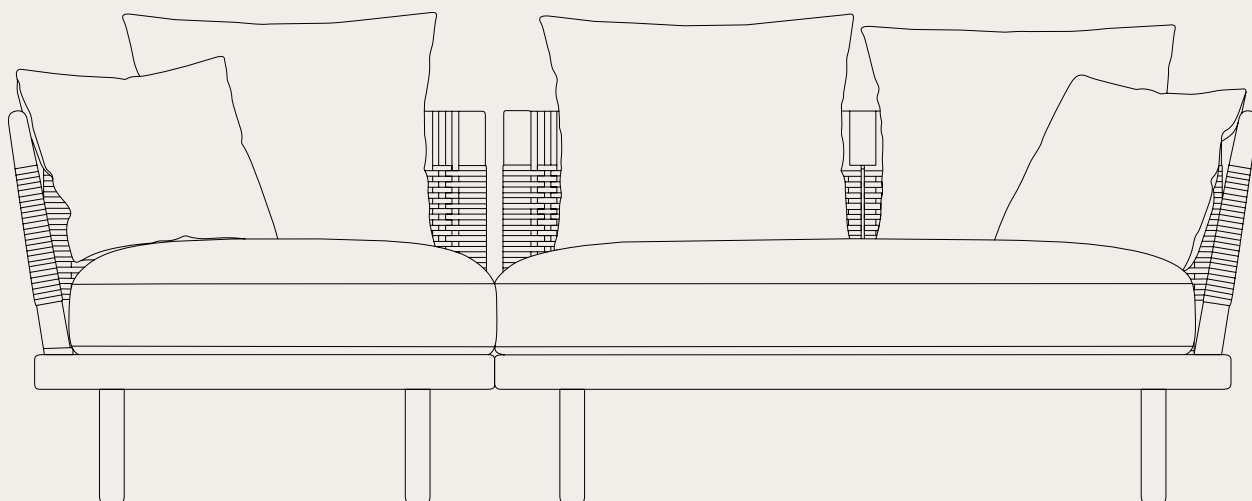

# E500 EMBRACE OUTDOOR SOFA

ASSEMBLING INSTRUCTIONS

BY APPOINTMENT TO  
THE ROYAL DANISH COURT

**CARL HANSEN & SØN**

EOOS  
E500