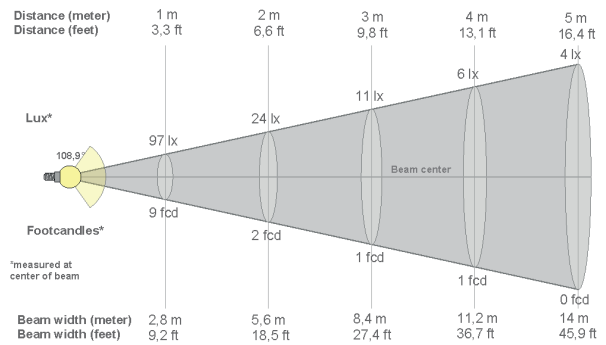

FOOTCANDLES