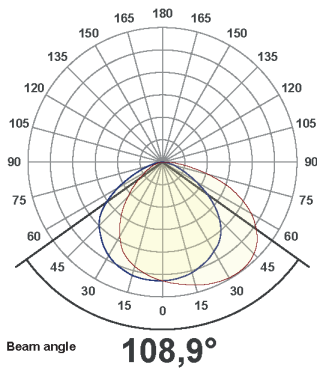

RECOMMENDED LIGHT SOURCE USED FOR MEASUREMENTS

Phillips LED

P45 4.3W E14 220-240V FR

Warm white

4,3W = 40W

470 lumen

2700K

POLAR

FOOTCANDLES

ISO-LUX