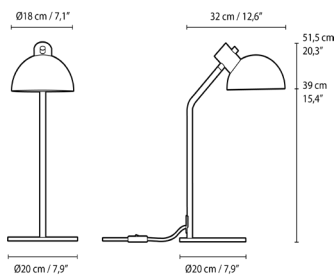

**SPECIFICATIONS**

<b>Bulb</b>	<b>Dimmable function</b>	<b>Cord</b>
Not included	None	2.5m black cord with in-line switch

<b>Recommended light source</b>	<b>Socket</b>	<b>Max watt</b>	<b>Voltage frequency</b>	<b>Electric shock protection</b>	<b>Ingress protection</b>
Phillips LED: E14, 4,3W, warm white	E14	15W	Max. 220-240V/50-60HZ	Class II	IP20

<b>Packaging dimensions and weight</b>	<b>Height</b>	<b>Width</b>	<b>Length</b>	<b>Cbm</b>	<b>Net.</b>	<b>Tara</b>	<b>Gross</b>	<b>Cartons</b>
	587 mm	400 mm	252 mm	0.06	3.0 kg	1.5 kg	4.5 kg	1/1

<b>Preassembled</b>
Yes