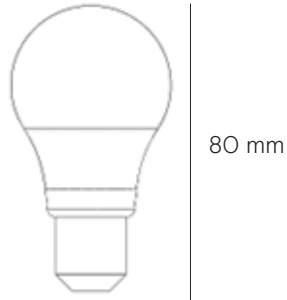

**SPECIFICATIONS**

<b>Bulb</b>	<b>Dimmable function</b>	<b>Cord</b>
Not included	None	2.5m black cord with in-line switch

<b>Recommended light source</b>	<b>Socket</b>	<b>Max watt</b>	<b>Voltage frequency</b>	<b>Electric shock protection</b>	<b>Ingress protection</b>
Phillips LED: E14, 4,3W, warm white	E14	15W	Max. 220-240V/50-60HZ	Class II	IP20

## RECOMMENDED LIGHT SOURCE USED FOR MEASUREMENTS

Phillips LED

P45 4.3W E14 220-240V FR

Warm white

4,3W = 40W

470 lumen

2700K