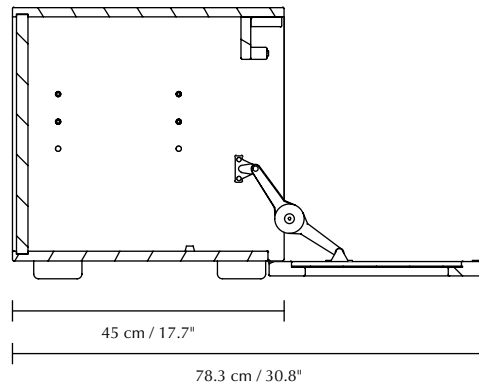

HIDEAWAY | STORAGE BENCH

Designed by Søren Ravn Christensen

DIMENSIONS (H x W x D)

45 x 90 x 45 cm / 17.7 x 35.4 x 17.7"

MATERIAL

Oak veneer, MDF, (venetian cane and polyester)

Find more information in the Horizons S fabric spec sheet

CONSTRUCTION

Frame and shelf: MDF. Clear top coat wood finish.

Door: MDF and venetian cane. **Fabric:** 100% polyester (Horizons S) and PUR.

WEIGHT

24 kg / 116.8 lb

WEIGHT INCL. PACKAGING

33 kg / 149.9 lb

PACKAGING DIMENSIONS (L x W x H)

90.7 x 46.2 x 4.5 cm / 35.7 x 18.2 x 1.7"

ASSEMBLY TIME

30 min - video guide at umage.com

MEDIA KIT

Photos and press material

Download at umage.presscloud.com

Colour variations

(door)