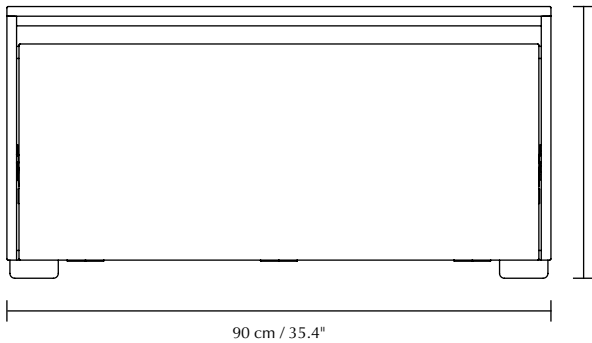

HIDEAWAY | STORAGE BENCH

Designed by Søren Ravn Christensen

DIMENSIONS (H x W x D)

45 x 90 x 45 cm / 17.7 x 35.4 x 17.7"

MATERIAL

Oak veneer, MDF, (venetian cane and polyester)

Find more information in the Horizons S fabric spec sheet

CONSTRUCTION

Frame and shelf: MDF. Clear top coat wood finish.

Door: MDF and venetian cane. **Fabric:** 100% polyester (Horizons S) and PUR.

WEIGHT

24 kg / 116.8 lb

WEIGHT INCL. PACKAGING

33 kg / 149.9 lb

PACKAGING DIMENSIONS (L x W x H)

90.7 x 46.2 x 4.5 cm / 35.7 x 18.2 x 1.7"

ASSEMBLY TIME

30 min - video guide at umage.com

MEDIA KIT

Photos and press material

Download at umage.presscloud.com

Colour variations

(door)