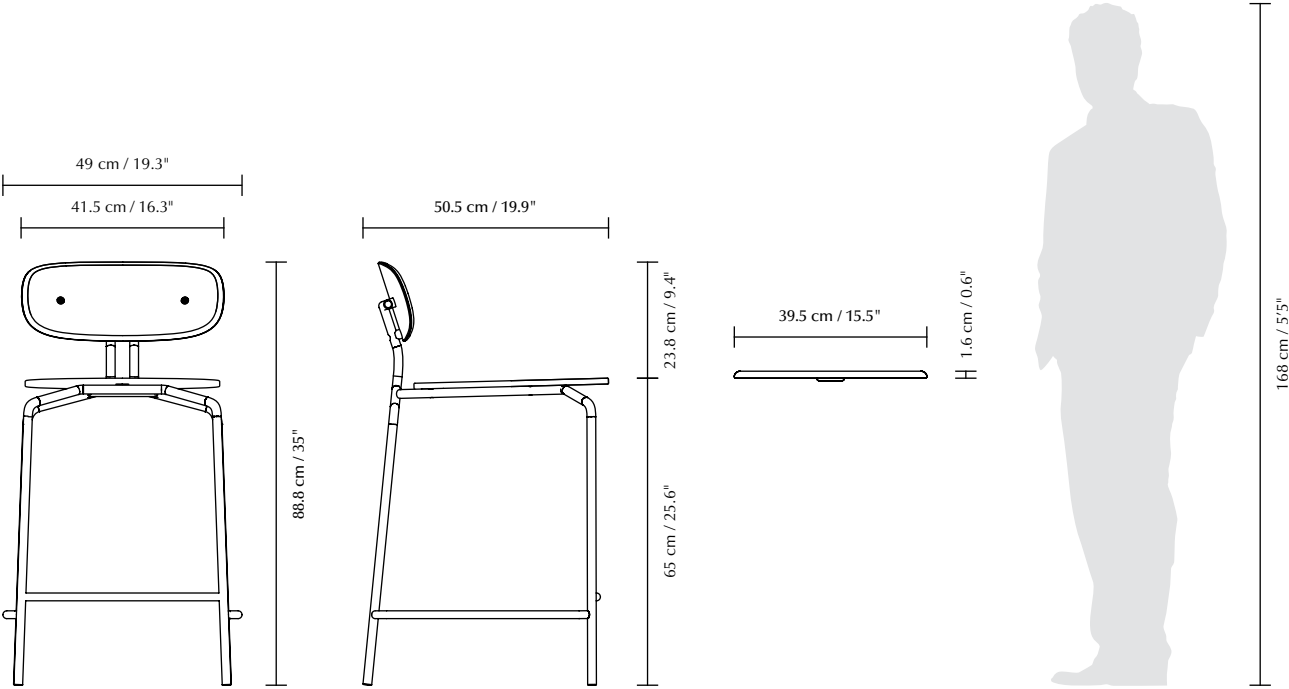

CURIOUS | COUNTER STOOL

Designed by Luigi Vittorio Cittadini

Colour variations			(wood)							(legs)
oak			brass	black						
										(textiles)
sugar brown	white sands	sterling	shadow	racing green	tangerine	monrose	caramel	curry sun	mocca	
summer shine	morning meadows	calm seas	bright skies	jet air blue	stone rose	quantum blue	teddy white	teddy brown		

UMAGE