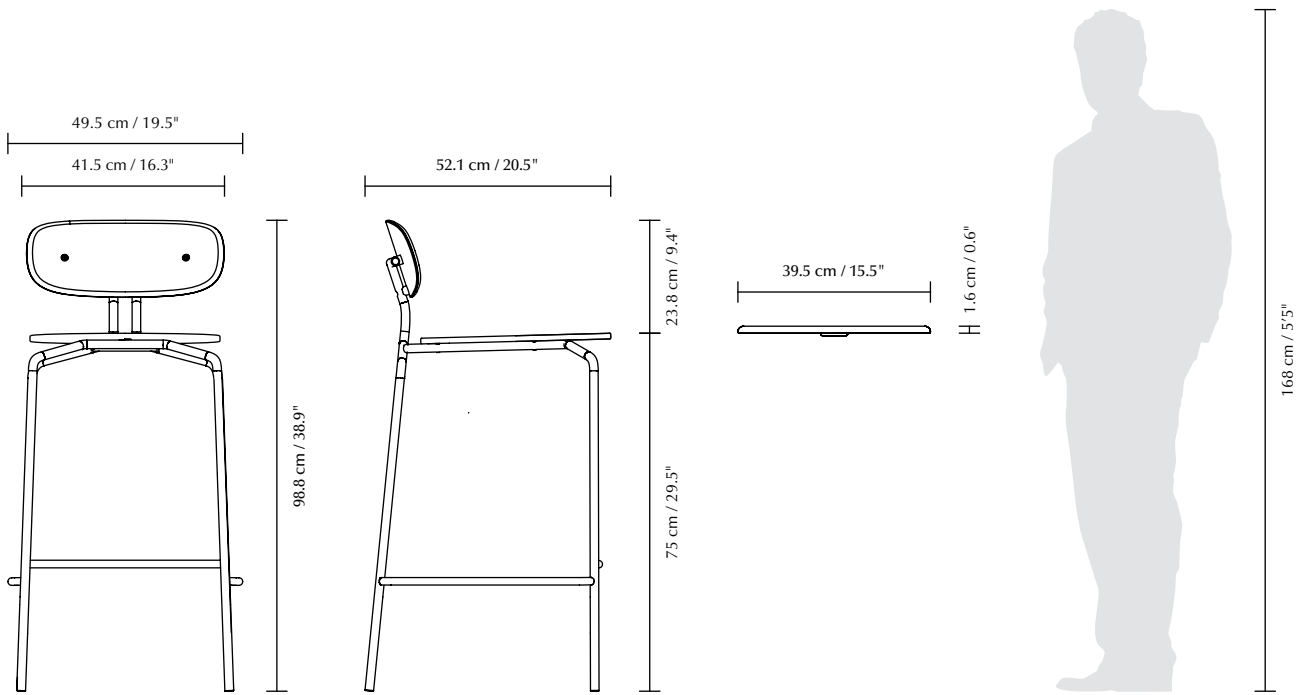

CURIOUS | BAR STOOL

Designed by Luigi Vittorio Cittadini

Colour variations

(wood)

(legs)

oak

brass

black

(textiles)

sugar brown

white sands

sterling

shadow

racing green

tangerine

monrose

caramel

curry sun

mocca

summer shine

morning meadows

calm seas

bright skies

jet air blue

stone rose

quantum blue

teddy white

teddy brown

UMAGE