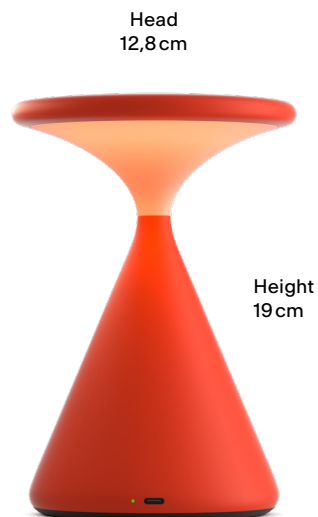

## Salt

Salt is mobile wellbeing, wherever you are. Its warm light has a proven relaxing effect on body and mind. Smart and gentle, its warm glow accompanies you to sleep with a 30-minute timer.

With 150 hours of average runtime and 450 lumens, Salt is the most powerful and smartest mobile light, out there

## Dimensions