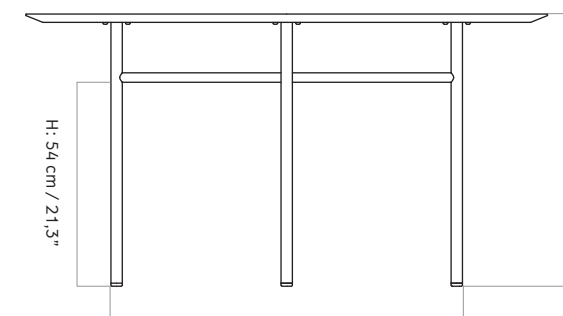

### DIMENSIONS

H: 73 cm / 28,7"

Ø: 120 cm / 47,2"

### PACKAGING MEASUREMENTS (H x W x D)

H: 4,8 cm / 1,9" x W: 142 cm / 55,9" x D: 142 cm / 55,9"

### MATERIALS & MAINTENANCE

Please visit [menuspace.com](http://menuspace.com) for materials and care and maintenance instructions.

Ø: 138 cm / 54,3"

H: 73 cm / 28,7"

W: 90 cm / 35,4"

H: 44 cm / 17,3"

D: 90 cm / 35,4"