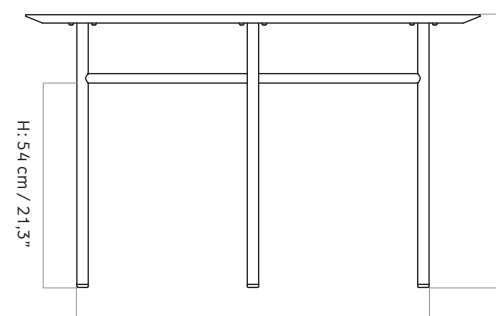

### DIMENSIONS

H: 73 cm / 28,7"

Ø: 120 cm / 47,2"

### PACKAGING MEASUREMENTS (H x W x D)

H: 4,8 cm / 1,9" x W: 124 cm / 48,9" x D: 124 cm / 48,9"

### MATERIALS & MAINTENANCE

Please visit [menuspace.com](https://www.menuspace.com) for materials and care and maintenance instructions.

Ø: 120 cm / 47,2"

H: 73 cm / 28,7"

H: 73 cm / 28,7"

W: 90 cm / 35,4"

H: 44 cm / 17,3"

D: 90 cm / 35,4"