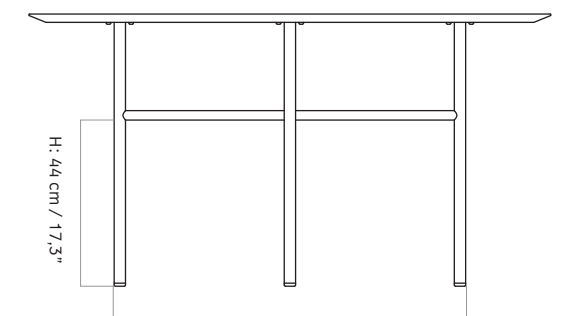

### DIMENSIONS

H: 73 cm / 28,7"

Ø: 120 cm / 47,2"

### PACKAGING MEASUREMENTS (H x W x D)

H: 4,8 cm / 1,9" x W: 142 cm / 55,9" x D: 142 cm / 55,9"

### MATERIALS & MAINTENANCE

Please visit [menuspace.com](http://menuspace.com) for materials and care and maintenance instructions.

Ø: 138 cm / 54,3"

H: 73 cm / 28,7"

W: 90 cm / 35,4"

H: 44 cm / 17,3"

D: 90 cm / 35,4"