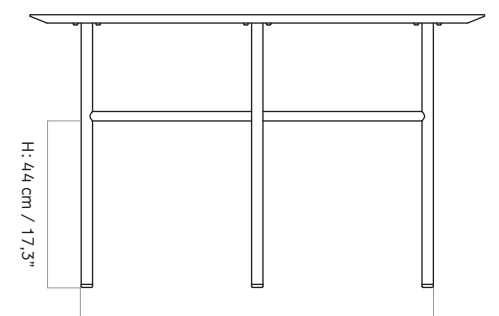

### DIMENSIONS

H: 73 cm / 28,7"

Ø: 120 cm / 47,2"

### PACKAGING MEASUREMENTS (H x W x D)

H: 4,8 cm / 1,9" x W: 124 cm / 48,9" x D: 124 cm / 48,9"

### MATERIALS & MAINTENANCE

Please visit [menuspace.com](https://www.menuspace.com) for materials and care and maintenance instructions.

Ø: 120 cm / 47,2"

H: 73 cm / 28,7"

H: 73 cm / 28,7"

W: 90 cm / 35,4"

H: 44 cm / 17,3"

D: 90 cm / 35,4"