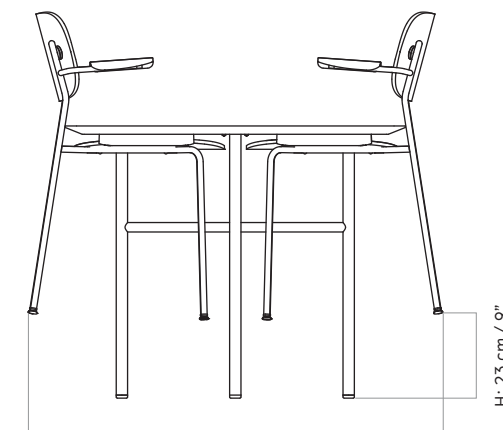

TECHNICAL SPECIFICATIONS

Snaregade Dining Table, Rectangular with seat runner and Co Chair w/Armrest.