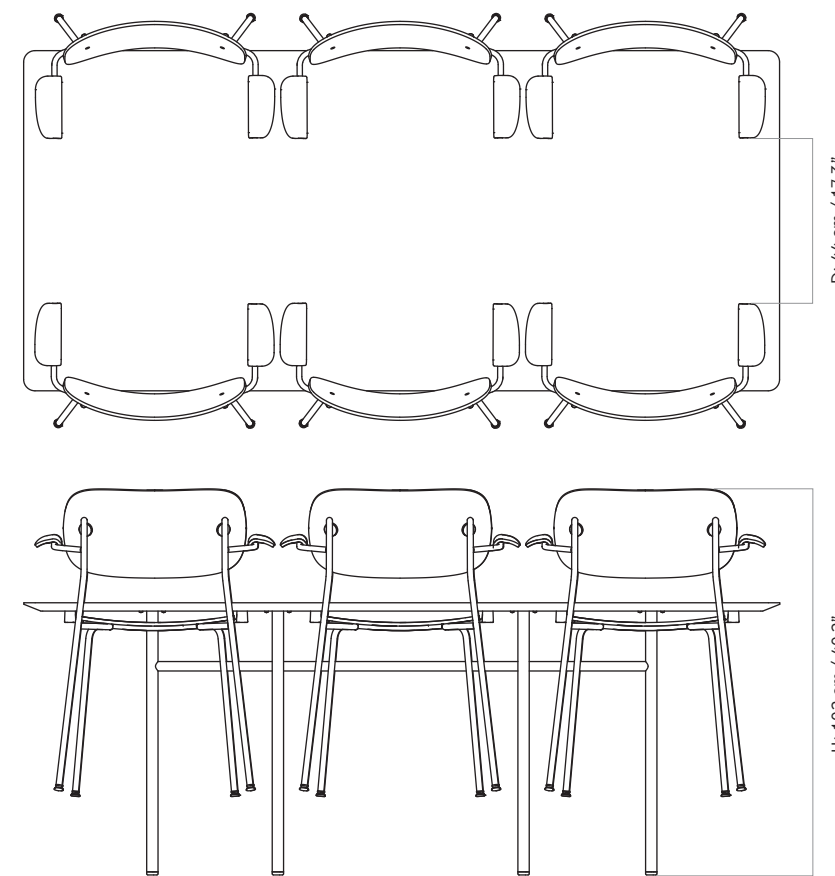

TECHNICAL SPECIFICATIONS

Snaregade Dining Table, Rectangular with seat runner and Co Chair w/Armrest.