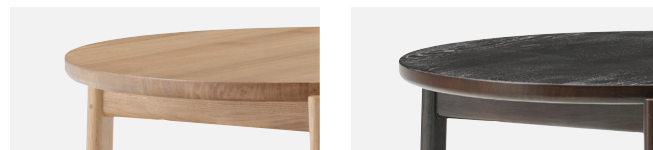

PRODUCT OPTIONS

TABLETOP & BASE

NATURAL OAK

DARK LACQUERED OAK

Passage Lounge Table, Ø90

BY KRØYER-SÆTTER-LASSEN

TECHNICAL SPECIFICATIONS

PRODUCT TYPE

Lounge table

COLLI

1

ENVIRONMENT

Indoor

DIMENSIONS

H: 33 cm / 13"
Ø: 100/90 cm / 39,4/35,4"

PRODUCTION PROCESS

CNC cut solid wood.

COLOUR

Natural oak
Dark lacquered oak

MATERIALS

Oak, powder coated steel

GLOSS

N / A

WEIGHT

9,5 kg / 20,9 lb

TEST

N / A

CERTIFICATIONS

Crafted from FSC certified oak

PACKAGING TYPE

Brown box

PACKAGING MEASUREMENTS (H x W x D)

10,5 cm x 74 cm x 73,5 cm / 4,1" x 29,1" x 28,9"