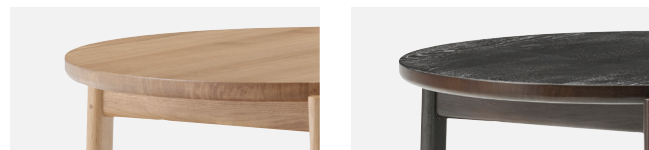

# Passage Lounge Table, Ø70

BY KRØYER-SÆTTER-LASSEN

Whether playing host to drinks or home to the remote control or of-the-moment reads, the versatile Passage Lounge Table brings a feeling of soft serenity to spaces thanks to its calming round shape and FSC-certified solid wood construction. Cleverly designed as a flatpack, self-assembly kit, inviting you to engage with the design, it come in three sizes, which allows you to pair multiples together in a nest-like formation, and two finishes: natural and dark lacquered oak of the highest quality.

### TABLETOP & BASE

NATURAL OAK

DARK LACQUERED OAK