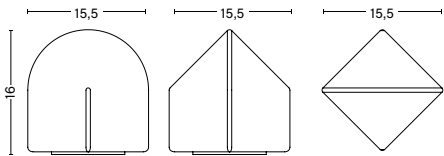

PARADE TABLE LAMP

PRODUCT FACT SHEET

PARADE TABLE LAMP

DESIGN BY JONAS TRAMPEDACH & VIOLA HEYN-JOHNSEN, 2022

Inspired by the desire to create an ambient light source with a sculptural quality, Danish husband-and-wife designers Viola Heyn-Johnsen and Jonas Trampedach have created the Parade Lamp series. Consisting of a square base and arched top in coloured glass, the geometric shape causes the expression to change depending on whichever angle the lamp is turned. The carefully selected sizes and colours complement each other in height, tone and temperature, creating a cohesive effect that forms an interlinking pattern when multiple lamps are viewed together. Equally appealing as a collection of illuminating sculptures, a single light source on a bedside cabinet or displayed with other ornaments without the light switched on, Parade combines functionality with aesthetics to create a versatile and unique lamp. The custom, integrated LED light source, which can be replaced if required, has an inline step-dimmer that allows the light output to be adjusted to different settings.

DIMENSIONS

PARADE TABLE LAMP | 160
WIDTH 15,5 CM | 6"
DEPTH 15,5 CM | 6"
HEIGHT 16 CM | 6.25"

PARADE TABLE LAMP | 240
WIDTH 15,5 CM | 6"
DEPTH 15,5 CM | 6"
HEIGHT 24 CM | 9.50"

PARADE TABLE LAMP | 320
WIDTH 15,5 CM | 6"
DEPTH 15,5 CM | 6"
HEIGHT 32 CM | 12.5"

Please note that the colour codes are indicative.

COLOUR \ SIZE	160	240	320
BLUSH PINK 489C 			
MOSS GREEN 7749C 			
SHELL WHITE 7499C 			

TECHNICAL SPECIFICATIONS

LIGHT SOURCE	POWER (WATTS)	DIMMABLE	POWER SUPPLY	IP	CORD LENGTH	SWITCH
Integrated LED	5W	Yes	220-240V AC at 50/60Hz	20	200 cm	Inline step dimmer switch