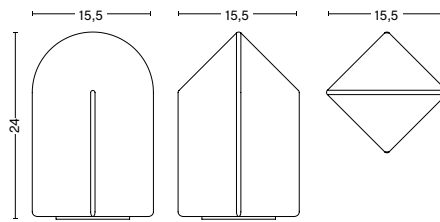

PARADE TABLE LAMP

PRODUCT FACT SHEET

PARADE TABLE LAMP

DESIGN BY JONAS TRAMPEDACH & VIOLA HEYN-JOHNSEN, 2022

Inspired by the desire to create an ambient light source with a sculptural quality, Danish husband-and-wife designers Viola Heyn-Johnsen and Jonas Trampedach have created the Parade Lamp series. Consisting of a square base and arched top in coloured glass, the geometric shape causes the expression to change depending on whichever angle the lamp is turned. The carefully selected sizes and colours complement each other in height, tone and temperature, creating a cohesive effect that forms an interlinking pattern when multiple lamps are viewed together. Equally appealing as a collection of illuminating sculptures, a single light source on a bedside cabinet or displayed with other ornaments without the light switched on, Parade combines functionality with aesthetics to create a versatile and unique lamp. The custom, integrated LED light source, which can be replaced if required, has an inline step-dimmer that allows the light output to be adjusted to different settings.

DIMENSIONS

PARADE TABLE LAMP | 160
WIDTH 15,5 CM | 6"
DEPTH 15,5 CM | 6"
HEIGHT 16 CM | 6.25"

PARADE TABLE LAMP | 240
WIDTH 15,5 CM | 6"
DEPTH 15,5 CM | 6"
HEIGHT 24 CM | 9.50"

PARADE TABLE LAMP | 320
WIDTH 15,5 CM | 6"
DEPTH 15,5 CM | 6"
HEIGHT 32 CM | 12.5"

Please note that the colour codes are indicative.

COLOUR \ SIZE	160	240	320
BLUSH PINK 489C 			
MOSS GREEN 7749C 			
SHELL WHITE 7499C 			

TECHNICAL SPECIFICATIONS

LIGHT SOURCE	POWER (WATTS)	DIMMABLE	POWER SUPPLY	IP	CORD LENGTH	SWITCH
Integrated LED	5W	Yes	220-240V AC at 50/60Hz	20	200 cm	Inline step dimmer switch