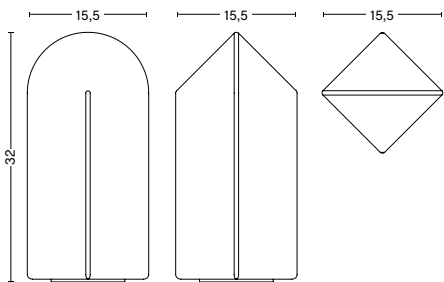

HIGHLIGHTS

- Part of a progressive and technologically advanced lighting collection.
- Sculptural and atmospheric handmade table lamp
- The lamp consists of a square base and arched top in coloured glass that come in various sizes and colours.
- The glass is constructed of two layers, one transparent and another translucent, creating a subtle visual depth to the lamp shade whether turned on or off.
- The geometric shape causes the expression to change depending on whichever angle the lamp is turned.
- Equally appealing switched on or off, as a stand-alone lamp or displayed as a group of light sculptures.
- CE and ETL approved for both EU and US markets.
- Integrated LED light source ensuring a life span of at least 25,000 hours of use with inline step dimmer.
- The lamp is suitable for both private and office environments.
- Qualified for contract use.

DIMENSIONS

PARADE TABLE LAMP | 160
WIDTH 15,5 CM | 6"
DEPTH 15,5 CM | 6"
HEIGHT 16 CM | 6.25"

PARADE TABLE LAMP | 240
WIDTH 15,5 CM | 6"
DEPTH 15,5 CM | 6"
HEIGHT 24 CM | 9.50"

PARADE TABLE LAMP | 320
WIDTH 15,5 CM | 6"
DEPTH 15,5 CM | 6"
HEIGHT 32 CM | 12.5"