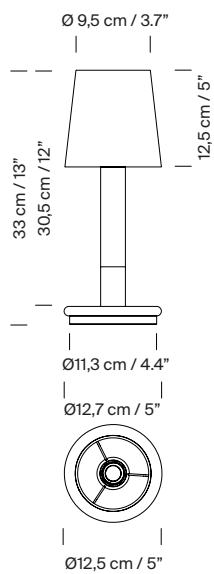

Básica Mínima Batería

Santiago Roqueta, Santa & Cole Team. 2021
Table Lamps

Regulations:

CE
UNE-EN 60598
UNE-EN 55015
UNE-EN 60529

Maintenance:

Clean with a smooth cloth. Do not use ammonia, solvents or abrasive cleaning products.
To prevent degradation of the lamp, it should not be left outdoors permanently.

Others:

The lamp is delivered in one package.
The assembly instructions are delivered with the product.

Model:

Collection:

Table lamps