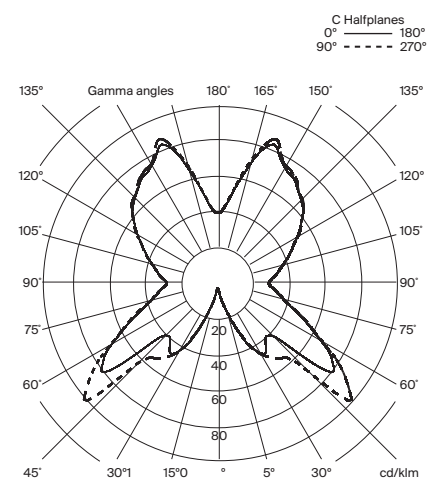

Básica Mínima Batería

Santiago Roqueta, Santa & Cole Team. 2021
Table Lamps

The Básica family has a new member, Básica Mínima Batería. An adaptation that proves itself portable, light, and practical. Like its original version, the cylindrical structure is made of birch wood and has two options of shade: pleated natural parchment and ribbon-stitched, both hand-assembled. The portability of Básica Mínima Batería is given in its circular base, finished in graphite, which by slightly pressing on it turns the lamps on and off.

Básica Mínima Batería maintains the essence of its wired version defending the most artisan modernity. Now with the practicality provided by the battery.

General description:

Birch wood column.
Stitched beige parchment or natural ribbon lampshade.
Lithium battery
Metallic base with bronze finish.
Switch incorporated into the luminaire with 2 levels of intensity.
Power Range:
- 7h on high power
- 14h on minimum power.
Includes contact charger.
Battery charging time: 5h.

Approximate weight (unpacked):

0,80 kg / 1,7 lb

Technical information:

Light source included (dimnable).
LED bulb (S&C DC bulb)

Rated input wattage: 1 W
Operating current: min. 185 mA / max. 365 mA
Colour Temp.: 2.200 K
CRI: 85
Lifetime: 40.000 h
Luminous flux: with parchment lampshade: 38 lm / with ribbon lampshade: 31 lm

2 levels of intensity.
Energy efficiency class (E.E.C): A++... A.
Suitable for indoor and outdoor use.
Always use this light source.

Input voltage: 100 ~ 240 Vac.
(50 Hz / 60 Hz). According to destination.