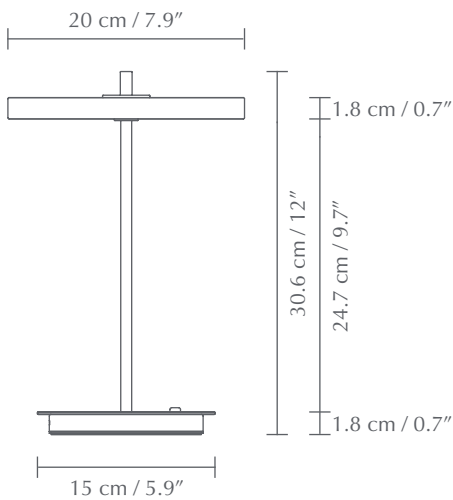

ASTERIA MOVE

Designed by Søren Ravn Christensen

Colour variations

pearl white
(RAL: 9001)

anthracite grey
(RAL: 7016)

forest green
(RAL: 6004)

ruby red
(RAL: 3032)

black
(RAL: 9005)

nuance mist
(RAL: 7047)

nuance olive
(RAL: 7042)

Portable table lamp with built-in lithium-Ion battery

TESTS & CERTIFICATIONS

CE (for indoor use)

USB-C cable and power adaptor incl.

DIMENSIONS

Ø: 20 cm / 7.9"
H: 30.6 cm / 12"

MATERIAL

Steel, aluminium and PMMA

WARRANTY

10 years warranty against manufacturer defects

WEIGHT INCL. PACKAGING

1.7 kg / 3.7 lb

LIGHT SOURCE

LED panel built-in
Light step 1: 3000K - 5 lumen. RA: >80. 35 H
Light step 2: 3000K - 22 lumen. RA: >80. 15 H
Light step 3: 3000K - 60 lumen. RA: >80. 6 H

PACKAGING

Gift box dimensions (L x W x H):
24.1 x 24.1 x 9.6 cm / 9.5 x 9.5 x 3.8"

ASSEMBLY TIME

5 min - video guide at umage.com

MEDIA KIT

Photos and press material
Download at umage.presscloud.com

ORDERING INFORMATION

Pearl white	EU/UK/APAC #2385 / US N/A
Anthracite grey	EU/UK/APAC #2386 / US N/A
Forest green	EU/UK/APAC #2387 / US N/A
Ruby red	EU/UK/APAC #2388 / US N/A
Black	EU/UK/APAC #2391 / US N/A
Nuance mist	EU/UK/APAC #2401 / US N/A
Nuance olive	EU/UK/APAC #2402 / US N/A

RECOMMENDED ACCS.

Unifier black chrome	EU/UK/APAC #4185 / US N/A
Unifier white rose gold	EU/UK/APAC #4186 / US N/A

UMAGE

The specifications and dimensions are subject to change without notice. Document date: 15-11-2021 | info@umage.com | umage.com
Havnegade 29, DK-1058 Copenhagen K | +45 31 39 31 31 (tel) & 185 Wythe Ave 2FL, Brooklyn, NY 11249 | +1 646-790-7171 (tel)