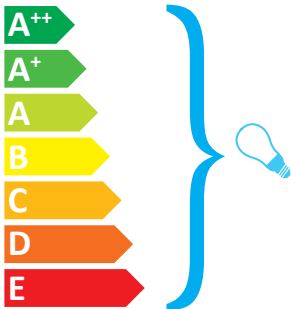

LE KLINT LK 320M

This luminaire is compatible with bulbs of the energy classes:

The luminaire is sold with a bulb of the energy class:

874/2012