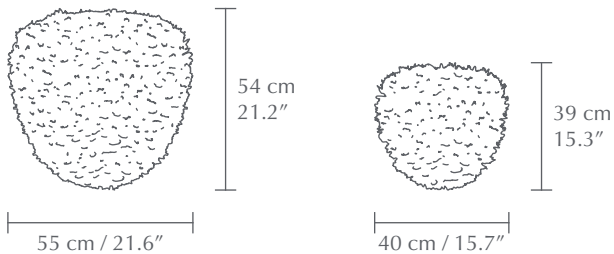

DIMENSIONS

 Ø: 40 cm / 16" Ø: 55 cm / 21.6"
H: 39 cm / 15.3" H: 54 cm / 21.2"

MATERIAL

 Medium: App. 2340 goose feathers, paper and steel
Large: App. 4500 goose feathers, paper and steel

WEIGHT INCL. PACKAGING

 Eos Evia medium: 1.2 kg / 2.6 lb
Eos Evia large: 2.2 kg / 4.9 lb

PACKAGING (L x W x H)

 Eos Evia medium: 39.4 x 39.4 x 10.5 cm / 15.5 x 15.5 x 4"
Eos Evia large: 54.4 x 54.4 x 12.5 cm / 21.4 x 21.4 x 5"

ASSEMBLY TIME

 5 min - video guide at umage.com

MEDIA KIT

 Photos and press material
Download at umage.presscloud.com

ORDERING INFORMATION

Eos Evia medium white	EU/UK #2349 / US #3026
Eos Evia medium light grey	EU/UK #2469 / US #3046
Eos Evia medium light brown	EU/UK #2468 / US #3045
Eos Evia medium light blue	EU/UK #2471 / US #3048
Eos Evia medium light rose	EU/UK #2470 / US #3047
Eos Evia large white	EU/UK #2350 / US #3027
Eos Evia large light grey	EU/UK #2473 / US #3050
Eos Evia large light brown	EU/UK #2472 / US #3049
Eos Evia large light blue	EU/UK #2475 / US #3052
Eos Evia large light rose	EU/UK #2474 / US #3051