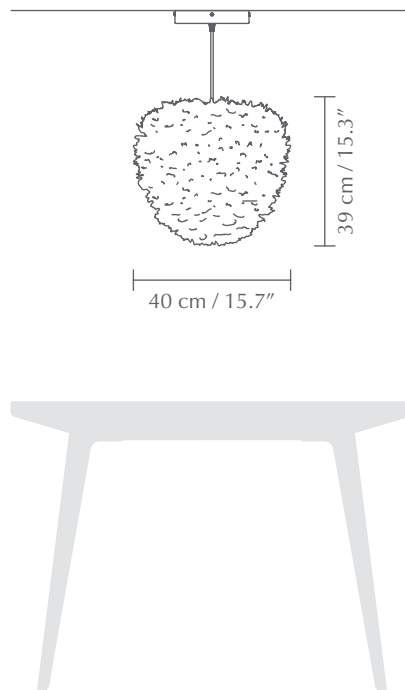

EOS EVIA

Designed by Søren Ravn Christensen

UMAGE

The specifications and dimensions are subject to change without notice. Document date: 31-08-2021 | info@umage.com | umage.com
Havnegade 29, DK-1058 Copenhagen K | +45 31 39 31 31 (tel) & 185 Wythe Ave 2FL, Brooklyn, NY 11249 | +1 646-790-7171 (tel)