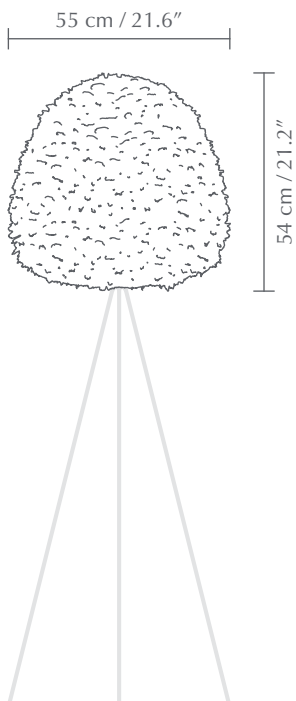

EOS EVIA

Designed by Søren Ravn Christensen

UMAGE

The specifications and dimensions are subject to change without notice. Document date: 31-08-2021 | info@umage.com | umage.com
Havnegade 29, DK-1058 Copenhagen K | +45 31 39 31 31 (tel) & 185 Wythe Ave 2FL, Brooklyn, NY 11249 | +1 646-790-7171 (tel)